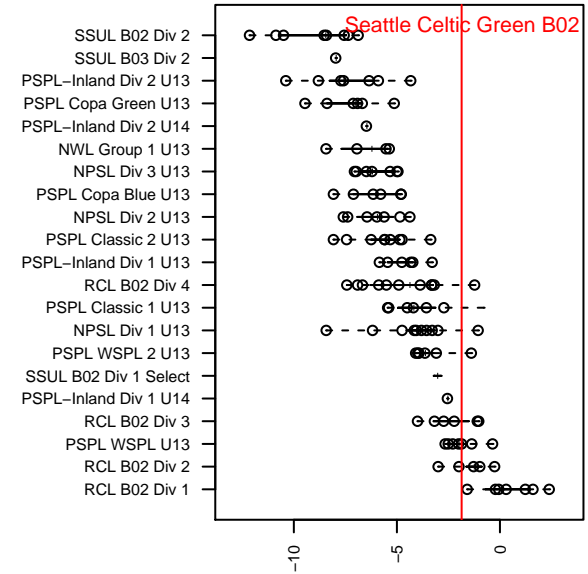

# Seattle Celtic Green B02

Seattle Celtic  
Seattle, WA  
B02 total strength=1063  
attack=2.4 defense=2.58  
fall league = PSPL WSPL U13  
spr league = Spr PSPL SuperLeague U13

alt names used:  
SEATTLE CELTIC B02 GREEN ()  
Seattle Celtic B02 Green  
Seattle Celtic B02 Green

Venues played:  
2015 Bigfoot Gold U13  
2015 PSPL WSPL U13  
2015 Spr PSPL SuperLeague U13

**Seattle Celtic Green B02**  
Dots are actual minus expected GF (blue circles) and GA (red triangles).  
Blue line is smoothed change in attack strength. Red is smoothed change in defense strength.

**attack and defense variance (black dot)  
relative to other teams  
and top 10 in region**

**attack and defense rating  
relative to others at age  
and all opponents in last 13 months**

**Performance relative to 13 month average**